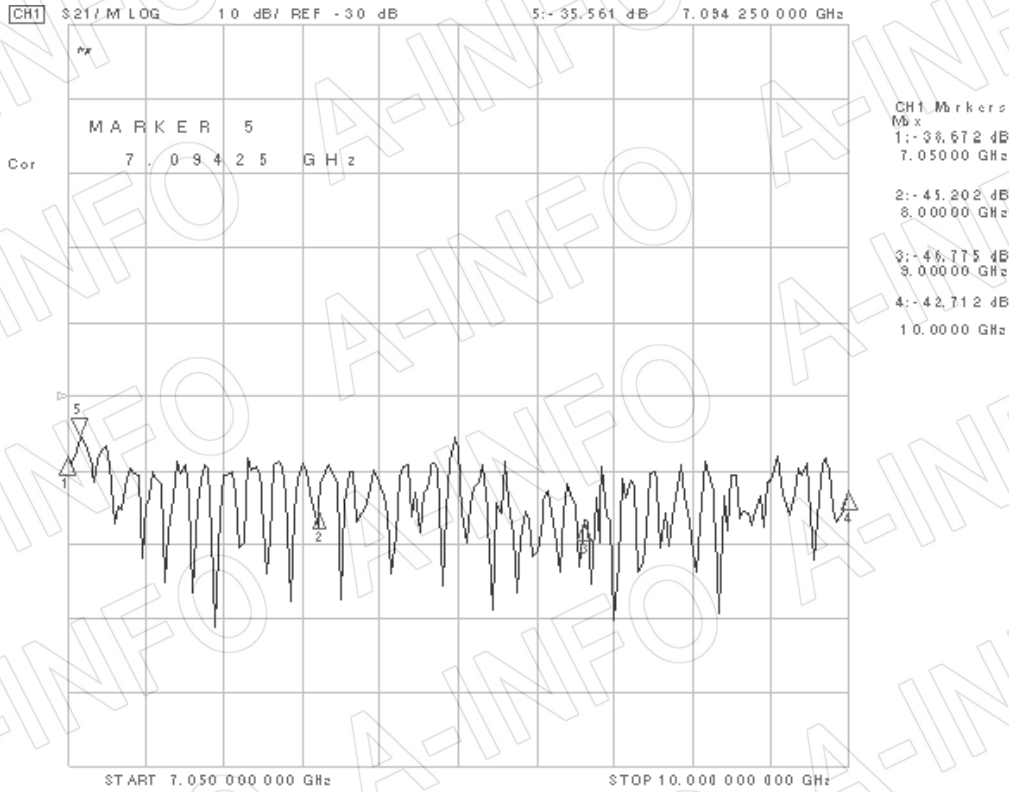

Directivity Port 1