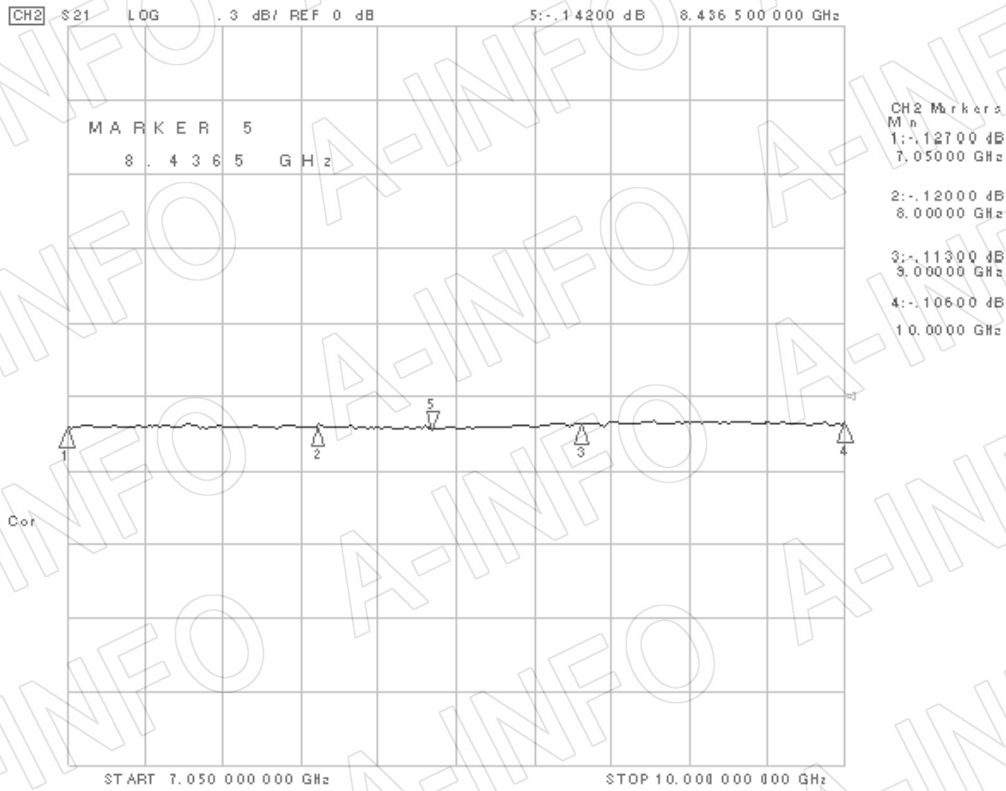

I.L.(Including the theoretical loss 8.69×10^{-4} dB)