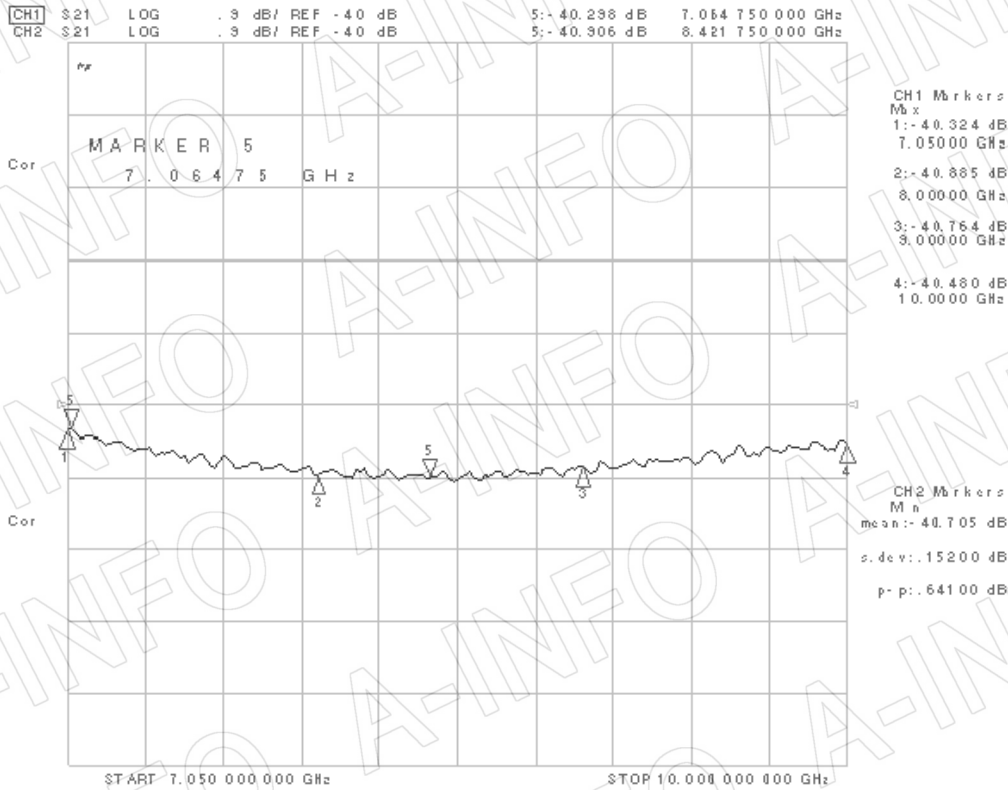

Test Results

Coupling Port 1