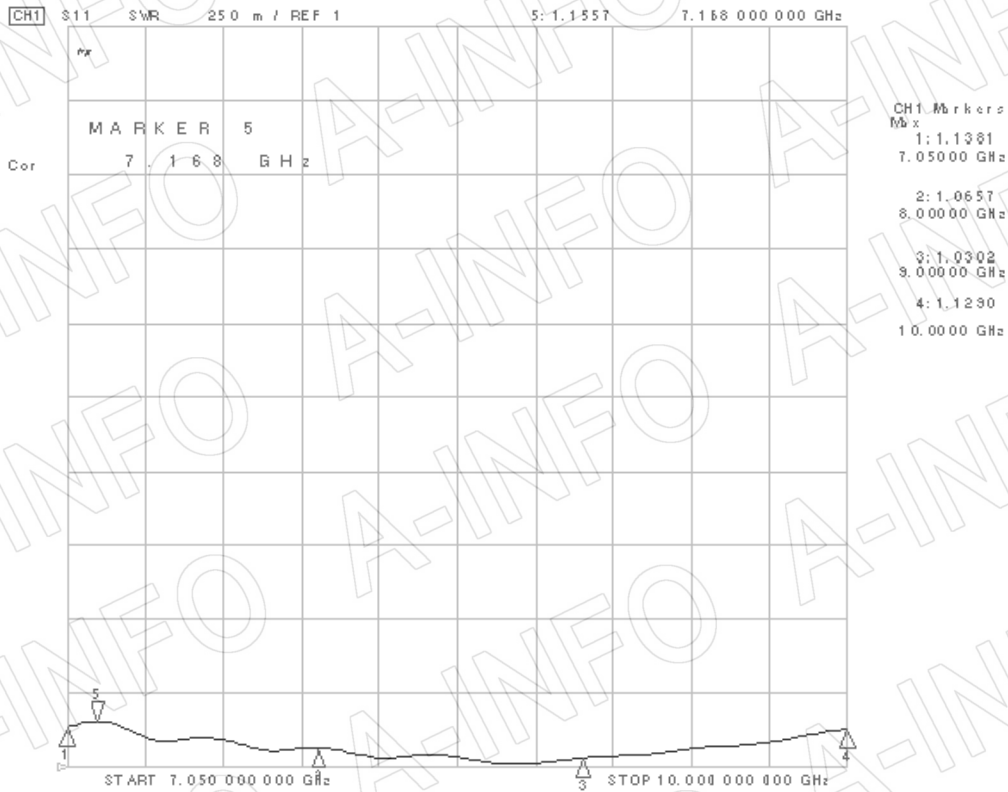

Secondline VSWR Port 1