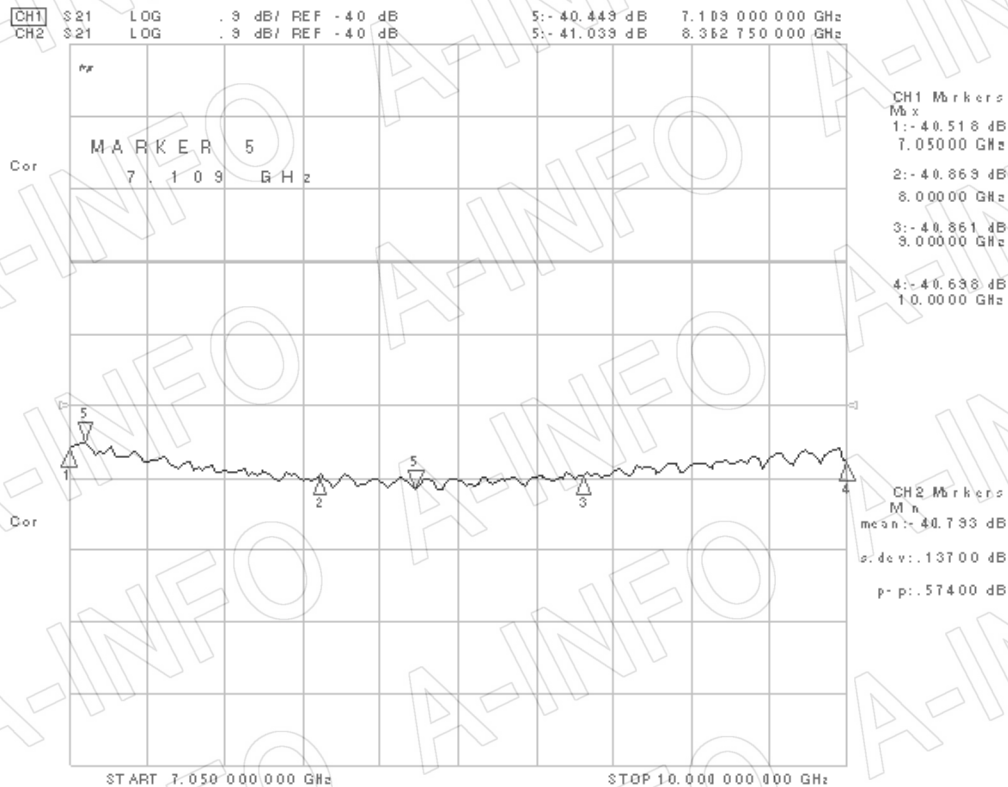

Test Results

Coupling Port 1

Port 2