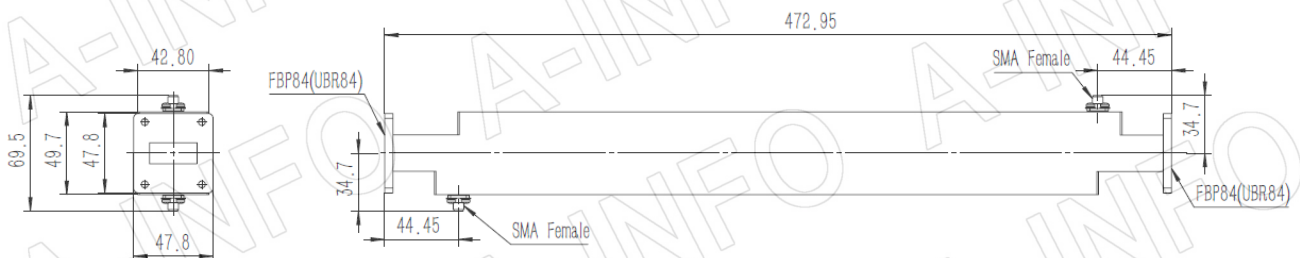

Technical Specification

EIA WR	WR112
Frequency Range(GHz)	7.05 - 10.0
Coupling(dB)	40
Coupling Accuracy(dB)	±0.9 Max.
Frequency Sensitivity(dB)	±0.7 Max.
Directivity(dB)	30 Min.
Insertion Loss(dB)	0.3 Max. (Not including the theoretical loss 8.69×10^{-4} dB)
Mainline VSWR	1.05:1 Max.
Secondline VSWR	1.25:1 Max.
Flange	FBP84(UBR84)
Coupling Port	SMA-Female / SMA-Male
Material	Al
Size(mm)	472.95 x 47.8 x 69.5
Net Weight(Kg)	1.38 Around

Outline Drawing (Size: mm)

Coupling Port: SMA-Female

For SMA-Male connector Coupling Port outline drawing, please contact A-INFO.

AINFO Inc.

China(Beijing): Tel: (+86) 10-6266-7326,
China(Chengdu): Tel: (+86) 28-8519-2786,
USA: Tel: (+1) 949-639-9688,