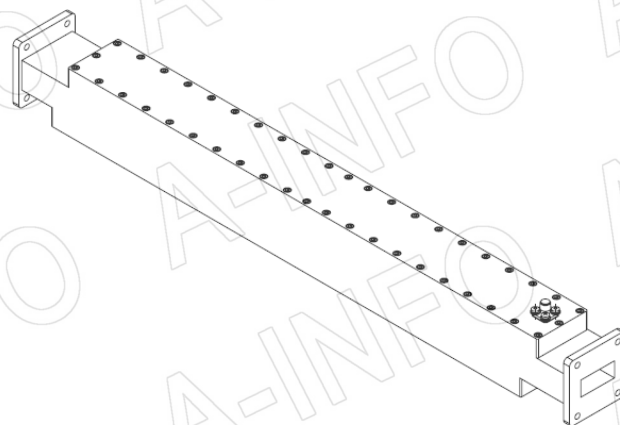

Technical Specification

EIA WR	WR112
Frequency Range(GHz)	7.05 - 10.0
Coupling(dB)	40
Coupling Accuracy(dB)	±0.9 Max.
Frequency Sensitivity(dB)	±0.7 Max.
Directivity(dB)	30 Min.
Insertion Loss(dB)	0.3 Max. (Not including the theoretical loss 8.69×10^{-4} dB)
Mainline VSWR	1.05:1 Max.
Secondline VSWR	1.25:1 Max.
Flange	FBP84(UBR84)
Coupling Port	SMA-Female / SMA-Male
Material	Al
Size(mm)	472.95 x 47.8 x 69.5
Net Weight(Kg)	1.38 Around

Outline Drawing (Size: mm)

Coupling Port: SMA-Female

For SMA-Male connector Coupling Port outline drawing, please contact A-INFO.

AINFO Inc.

China(Beijing): Tel: (+86) 10-6266-7326,
China(Chengdu): Tel: (+86) 28-8519-2786,
USA: Tel: (+1) 949-639-9688,