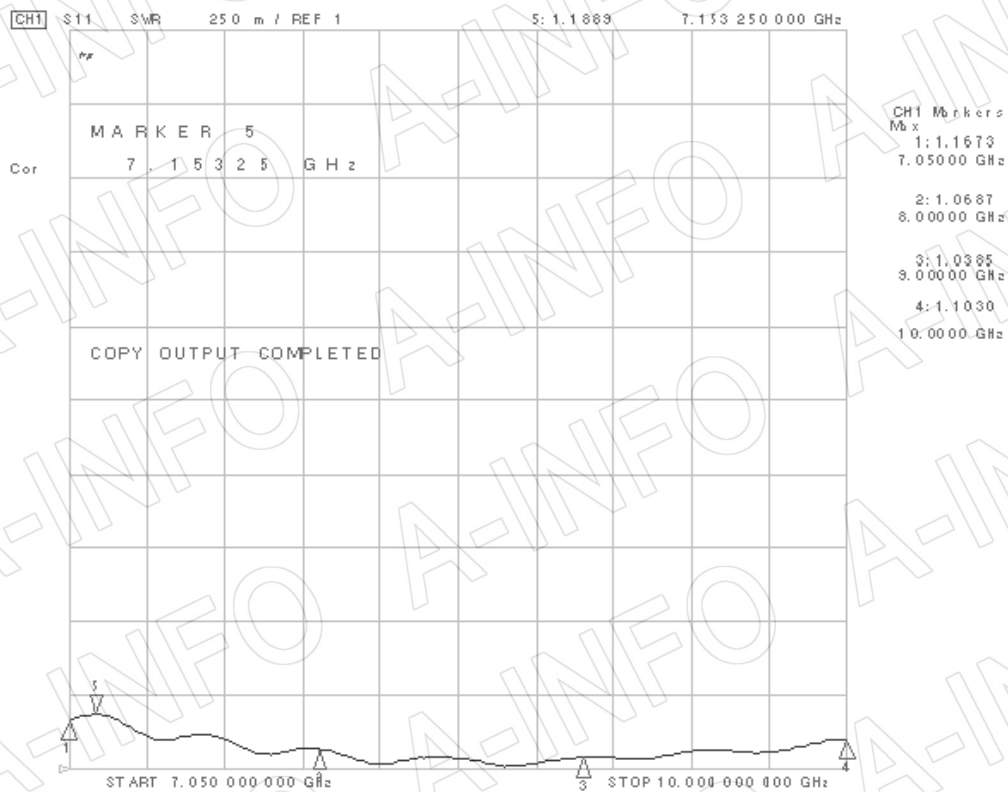

Port 2

AINFO Inc.

China(Beijing):
China(Chengdu):
USA :

Tel: (+86) 10-6266-7326,
Tel: (+86) 28-8519-2786,
Tel: (+1) 949-639-9688,

(+86) 10-6266-7327
(+86) 28-8519-3044
(+1) 949-639-9608

Fax: (+86) 10-6266-7379
Fax: (+86) 28-8519-3068
Fax: (+1) 949-639-9670

Website: www.ainfoinc.com
Email: sales@ainfoinc.com