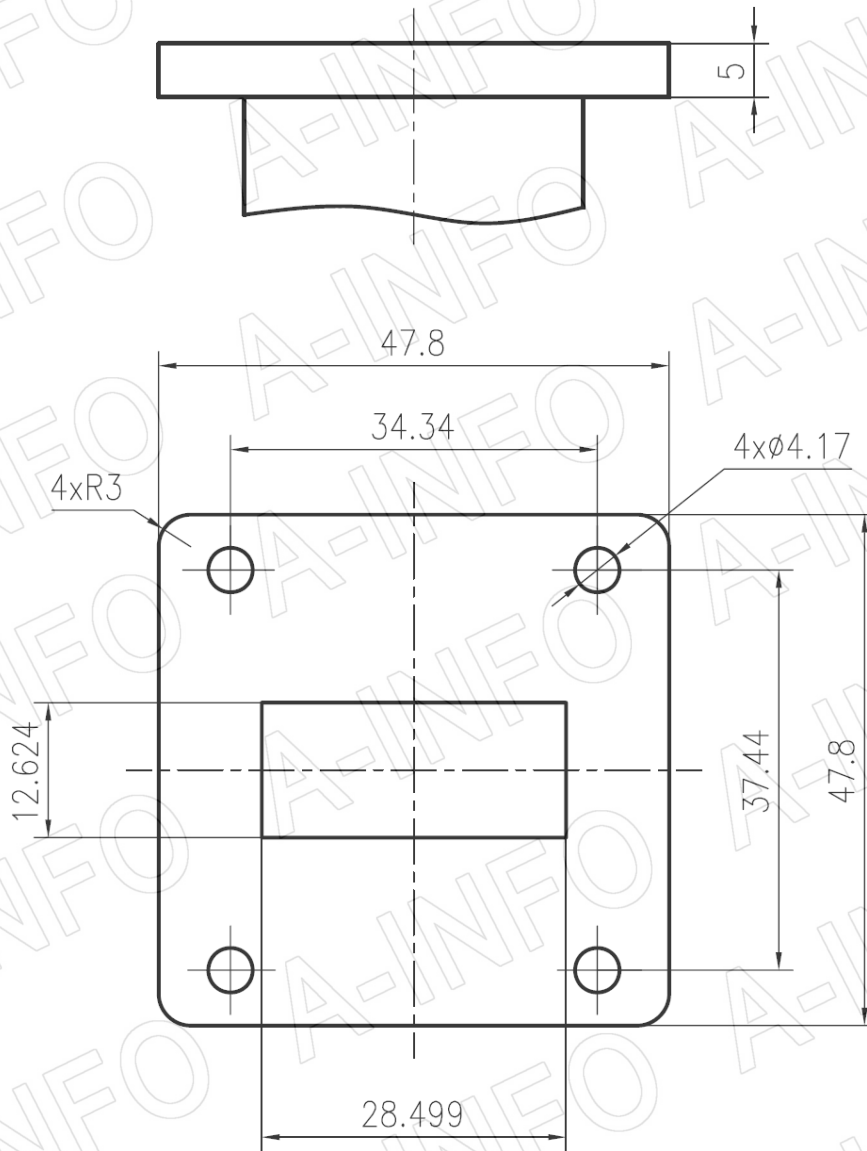

Flange Drawing (Size: mm)

FBP84

AINFO Inc.

China(Beijing): Tel: (+86) 10-6266-7326,
China(Chengdu): Tel: (+86) 28-8519-2786,
USA: Tel: (+1) 949-639-9688,

Page 2 of 6

(+86) 10-6266-7327 Fax: (+86) 10-6266-7379
(+86) 28-8519-3044 Fax: (+86) 28-8519-3068
(+1) 949-639-9608 Fax: (+1) 949-639-9670

Website: www.ainfoinc.com
Email: sales@ainfoinc.com