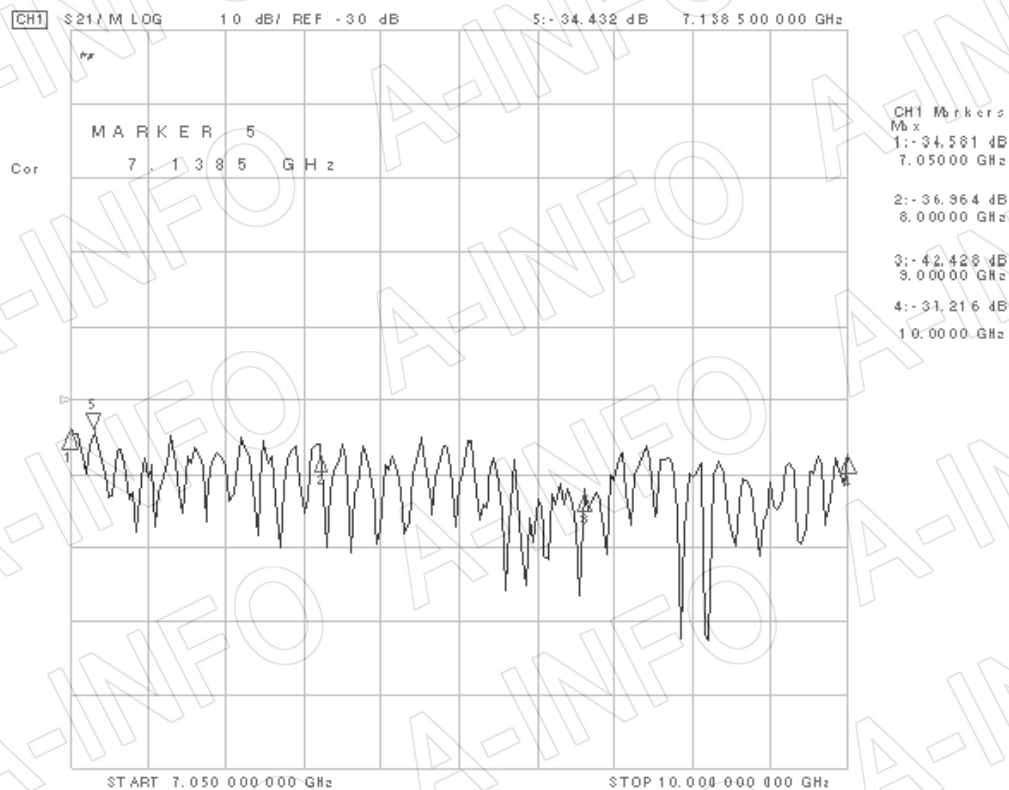

Port 2

AINFO Inc.

China(Beijing):
China(Chengdu):
USA:

Tel: (+86) 10-6266-7326,
Tel: (+86) 28-8519-2786,
Tel: (+1) 949-639-9688,

(+86) 10-6266-7327
(+86) 28-8519-3044
(+1) 949-639-9608

Fax: (+86) 10-6266-7379
Fax: (+86) 28-8519-3068
Fax: (+1) 949-639-9670

Website: www.ainfoinc.com
Email: sales@ainfoinc.com