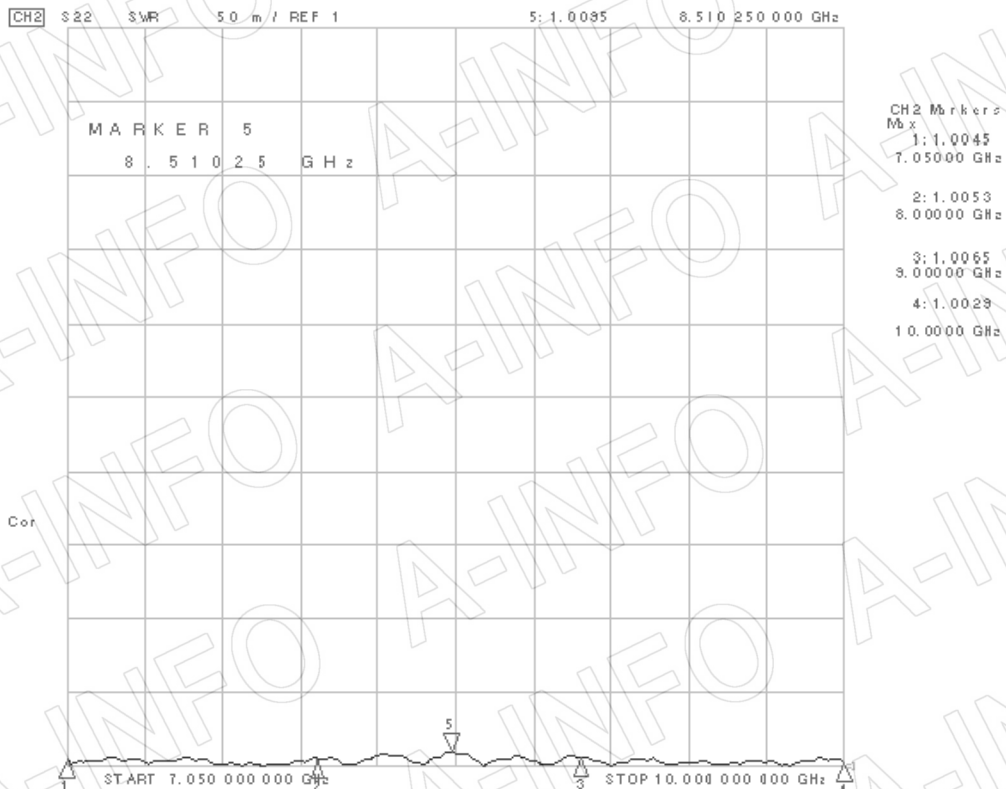

Mainline VSWR